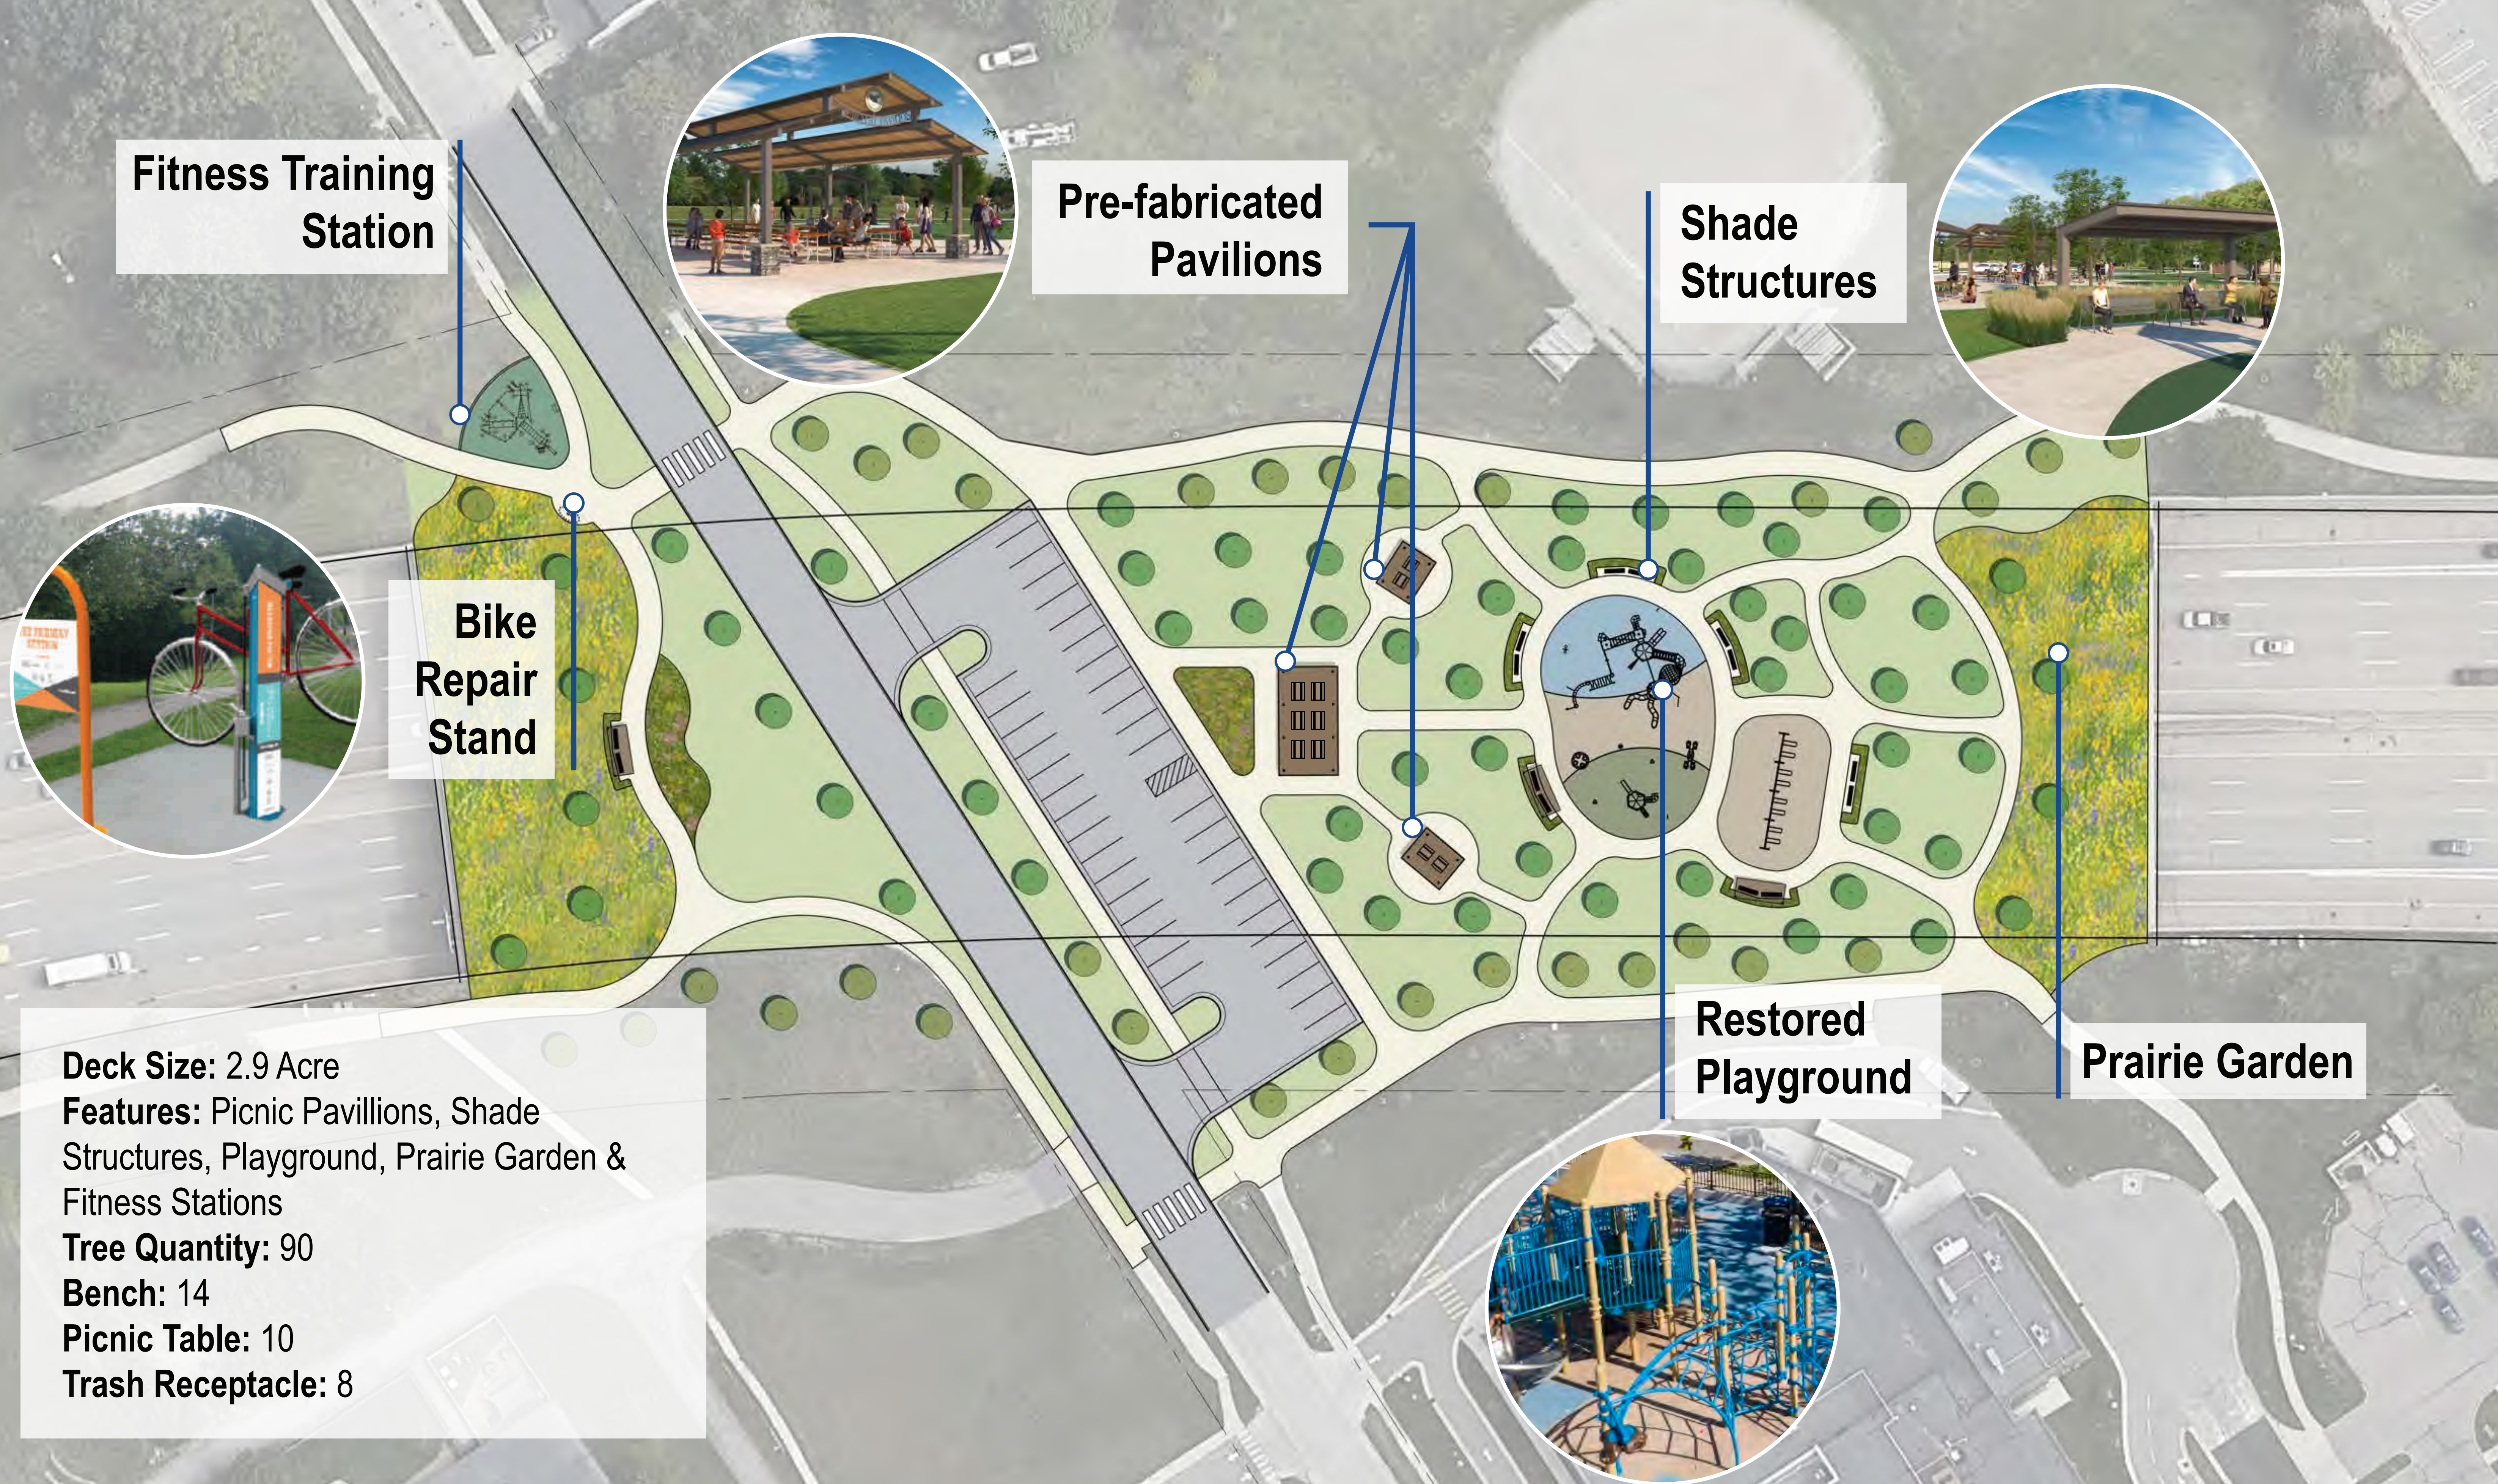

RESTORE THE REUTHER I-696 FROM LAHSER TO DEQUINDRE PLAZA CONCEPT - PLAN VIEW

Fitness Training Station

Pre-fabricated Pavilions

Shade Structures

Bike Repair Stand

Restored Playground

Prairie Garden

Deck Size: 2.9 Acre
Features: Picnic Pavillions, Shade Structures, Playground, Prairie Garden & Fitness Stations
Tree Quantity: 90
Bench: 14
Picnic Table: 10
Trash Receptacle: 8

RESTORE THE REUTHER I-696 FROM LAHSER TO DEQUINDRE PLAZA CONCEPT- AERIAL VIEW

Bike Repair Stand

Fitness Training Station

Pre-fabricated Pavilion

Shade Structure

Restored Playground

Prairie Garden

Deck Size: 2.9 Acre
Features: Picnic Pavillions, Shade Structures, Playground, Prairie Garden & Fitness Stations
Tree Quantity: 90
Bench: 14
Picnic Table: 10
Trash Receptacle: 8

RESTORE THE REUTHER I-696 FROM LAHSER TO DEQUINDRE PLAZA CONCEPT - PARK VIEW

Deck Size: 2.9 Acre
Features: Picnic Pavillions, Shade Structures, Playground, Prairie Garden & Fitness Stations
Tree Quantity: 90
Bench: 14
Picnic Table: 10
Trash Receptacle: 8